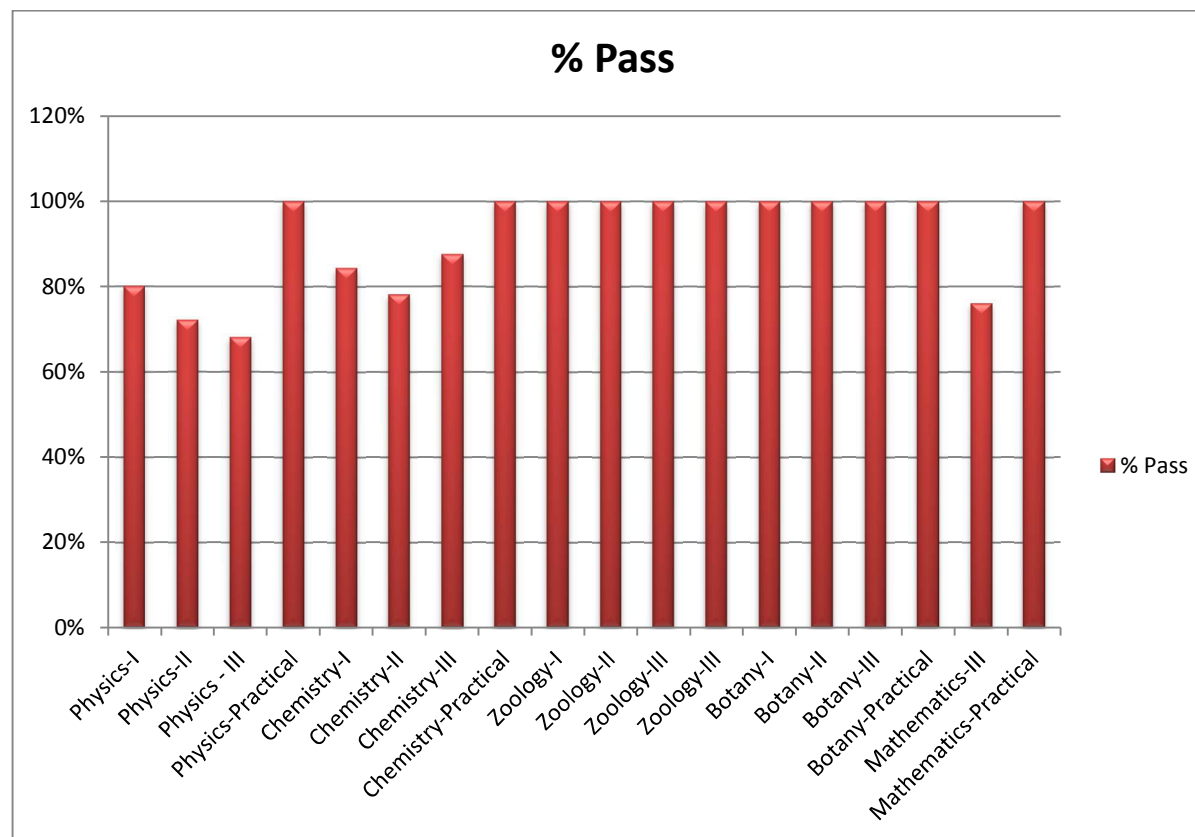

Department of Science
Result Analysis B.Sc. Part- III
2022-23

Subject	%Pass
Physics-I	80%
Physics-II	72%
Physics - III	68%
Physics-Practical	100%
Chemistry-I	84.37%
Chemistry-II	78.12%
Chemistry-III	87.5%
Chemistry-Practical	100%
Zoology-I	100%
Zoology-II	100%
Zoology-III	100%
Zoology-Prac	100%
Botany-I	100%
Botany-II	100%
Botany-III	100%
Botany-Practical	100%
Mathematics-III	76%
Mathematics-Practical	100%