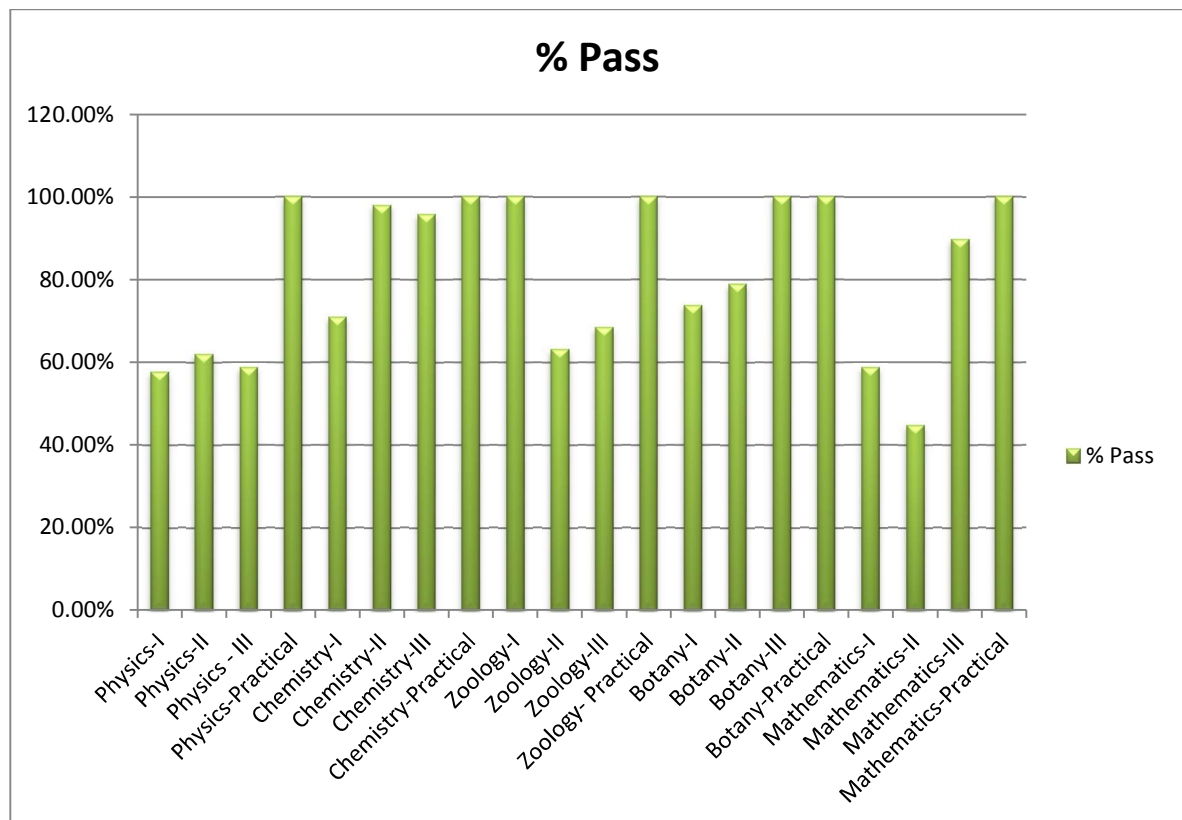

Department of Science

Result Analysis B.Sc. Part- I 2022-23

Subjects	Physics				Chemistry				Zoology				Botany				Mathematics			
	I	II	III	Prac.	I	II	III	Prac.	I	II	III	Prac.	I	II	III	Prac.	I	II	III	Prac.
Paper	29	29	29	29	48	47	48	48	17	19	19	19	19	19	17	19	29	29	29	29
No.ofStudents																				
No. of Students Passed	15	18	17	29	34	46	46	48	17	12	13	19	14	15	17	19	17	13	26	29
No. of Students 1st Division	11	03	01	29	13	04	10	48	06	03	01	19	02	02	17	19	05	0	06	29
No. of Students 2nd Division	01	0	04	0	04	05	14	0	05	03	0	0	0	0	0	0	04	01	08	0
No. of Students 3rd Division	03	15	12	0	17	37	22	0	06	06	12	0	12	13	0	0	08	12	12	0
No. of Students Failed	14	11	12	0	14	01	02	0	0	07	06	0	05	04	0	0	12	16	03	0
%Pass	57.72%	62.02%	58.62%	100%	70.83%	97.83%	95.83%	100%	100%	63.15%	68.42%	100%	73.68%	78.94%	100%	100%	58.62%	44.82%	89.65%	100%

List of Toppers B.Sc.Part -I 2022-23

Sr.No.	Name of Toppers	Percentage
1	NIRU	78.88%
2	VIKRAM SARVA	74.88%
3	NIKHIL	71.55%
4	NIKITA	70.66%
5	PRIYANKA NIRMAL	70.44%

Department of Science

Result Analysis B.Sc. Part- II
2022-23